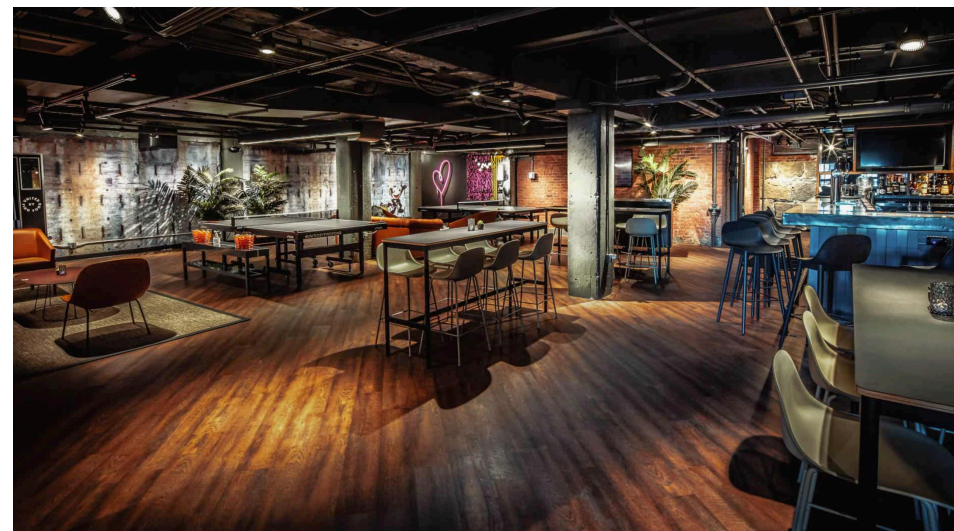

Photos of Existing SPIN Boston 30 Melcher Street Venue

The contiguous upstairs space will have the same unique design approach that we have used in our existing venue, including high quality materials and attention to detail.