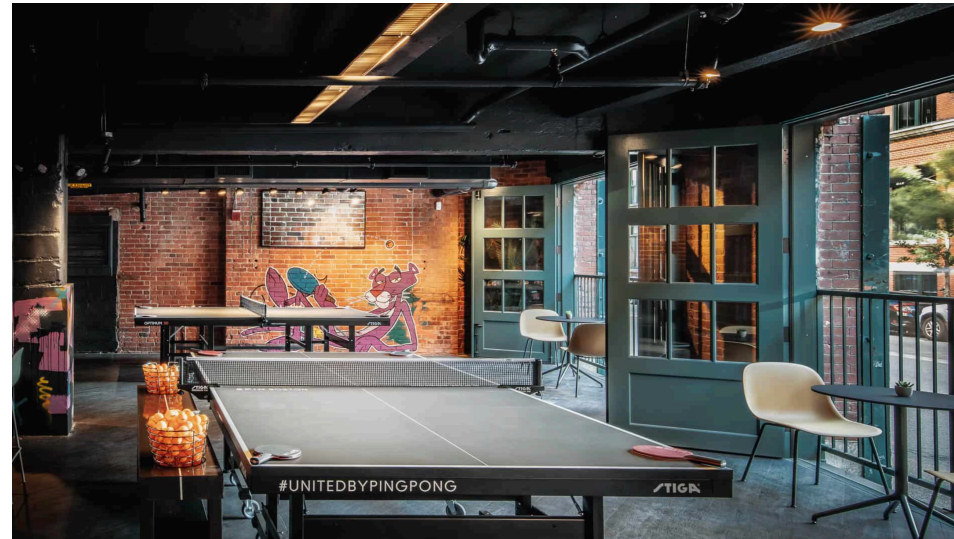

Photos of Existing SPIN Boston 30 Melcher Street Venue

The contiguous upstairs space will have the same unique design approach that we have used in our existing venue, including high quality materials and attention to detail.