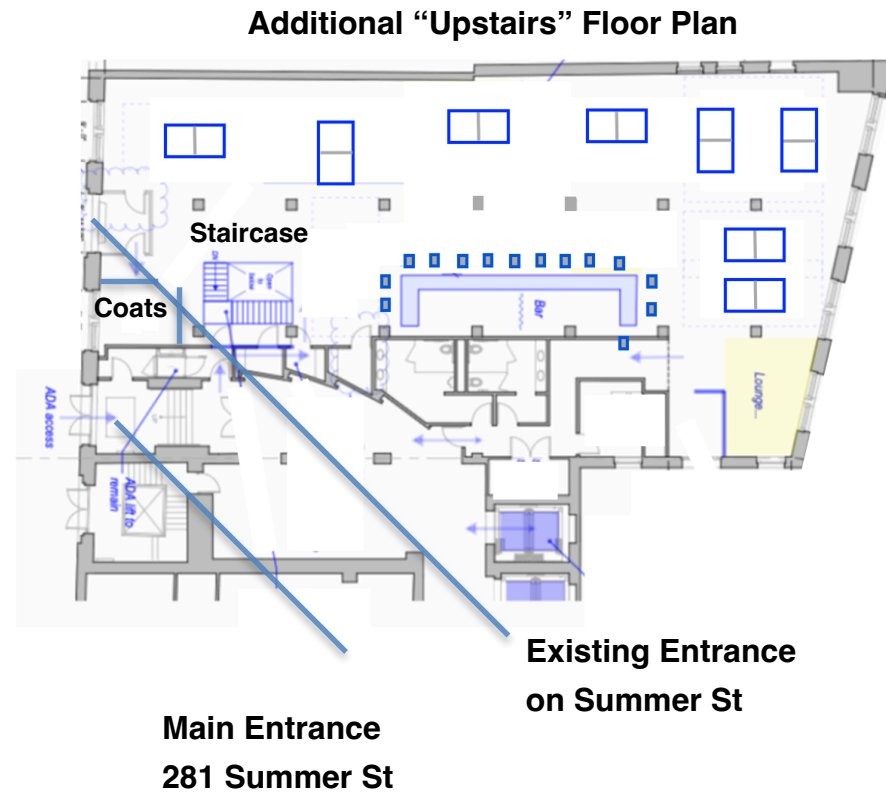

SPIN Boston - Existing and New Floor Plan